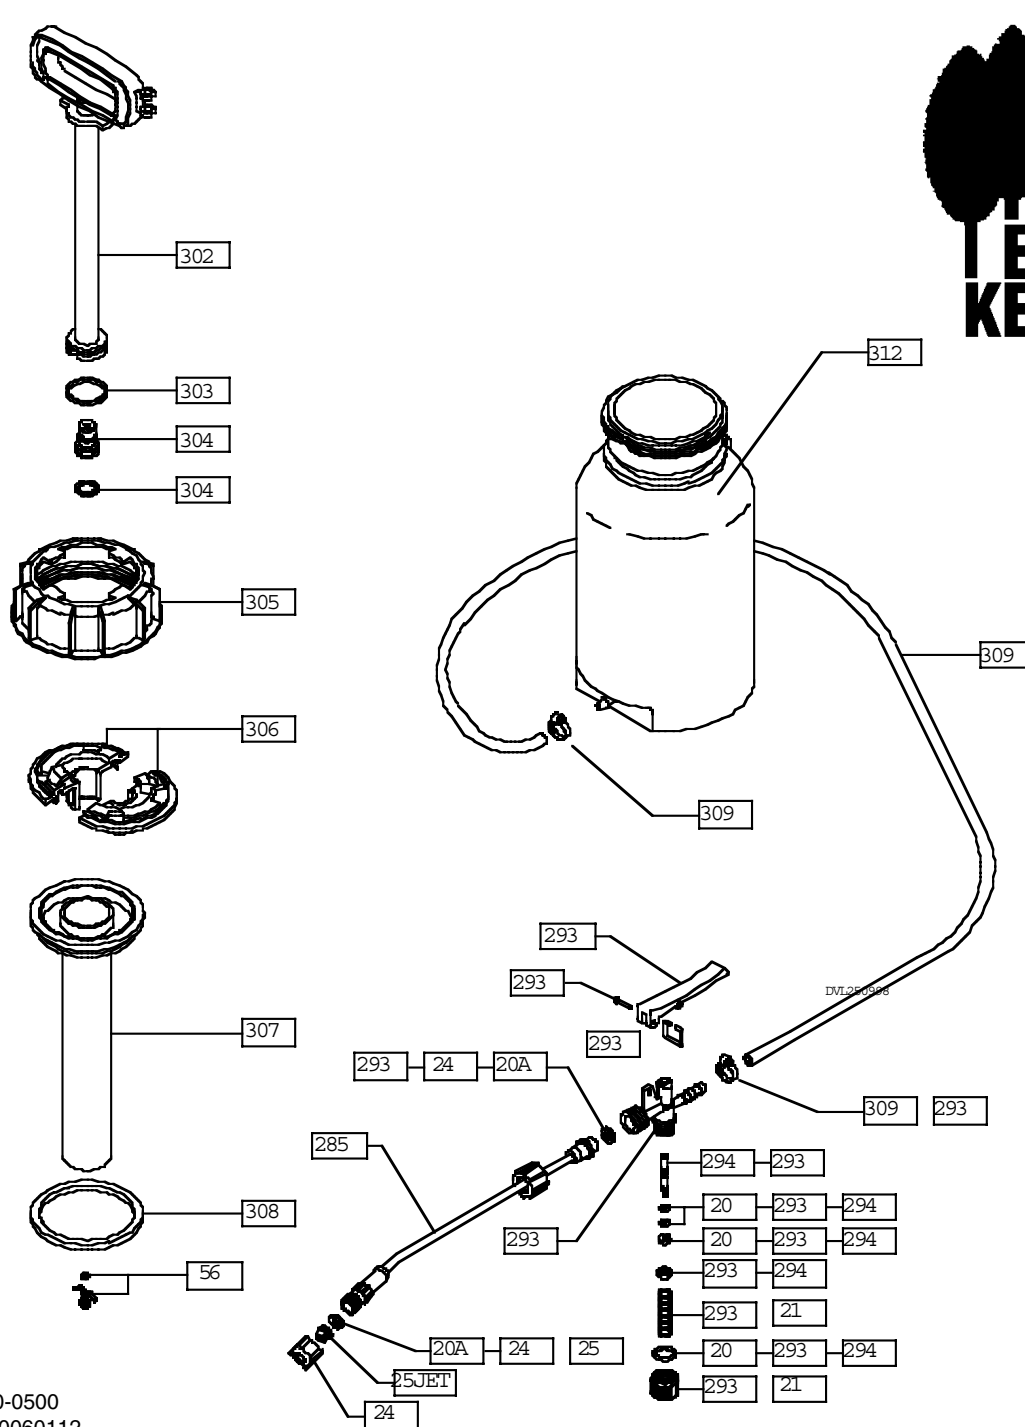

Parts List for the EstateKeeper 10 & 20 Compression Sprayers

PARTS LIST

Kit 20	Spindle O'ring set
Kit 20A	Washer
Kit 21	Plug set - cap, spring & O'ring
Kit 24	Spray nozzle holder
kit 25	Adjustable brass spray tip with holder
Kit 25Jet	Plastic spary tips
Kit 56	Check valve antenna with O'ring seal for pump module
Kit 285	16 In. brass spray wand
Kit 293	Spray pistol complete
Kit 294	Plastic spindle complete
Kit 302	Pump handle for EK 10-20
Kit 303	O'ring for pump tube
Kit 304	Pressure limiting valve & O'ring
Kit 305	Lid for EK 10-20
Kit 306	Lid locking inserts (2) PCS
Kit 307	Pump tube
Kit 308	Seal for pump tube EK 10-20
Kit 309	PVC hose-black with (2) hose clamps
Kit 310	Strap & clips
Kit 311	Tank for EK 20
Kit 312	Tank for EK 10

For your convenience, you may order any and all spare parts from our parts depot:

SP Parts and Services, Inc.
(800) 286-0679

PO Box 7098, Santa Monica, CA 90406
(310) 449-1492 (800) 457-3440 FAX (310) 449-6912