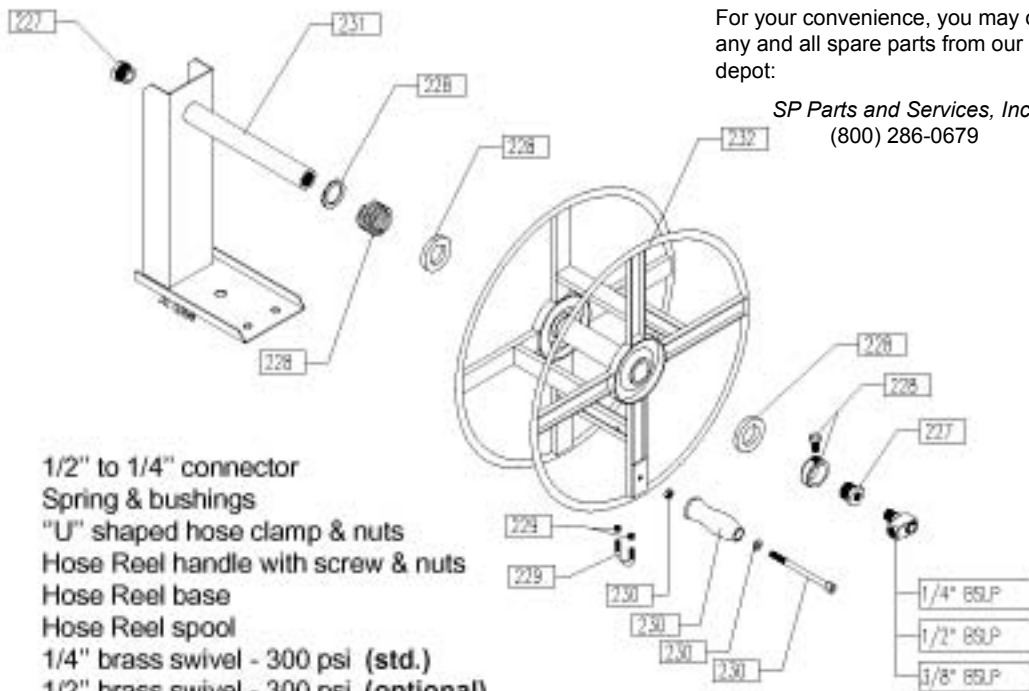

# Parts List for the Industrial Hose Reel

For your convenience, you may order any and all spare parts from our parts depot:

*SP Parts and Services, Inc.*  
(800) 286-0679

- Kit 227 1/2" to 1/4" connector
- Kit 228 Spring & bushings
- Kit 229 "U" shaped hose clamp & nuts
- Kit 230 Hose Reel handle with screw & nuts
- Kit 231 Hose Reel base
- Kit 232 Hose Reel spool
- Kit 1/4" BSLP 1/4" brass swivel - 300 psi (std.)
- Kit 1/2" BSLP 1/2" brass swivel - 300 psi (optional)
- Kit 3/8" BSLP 3/8" brass swivel - 300 psi (optional)