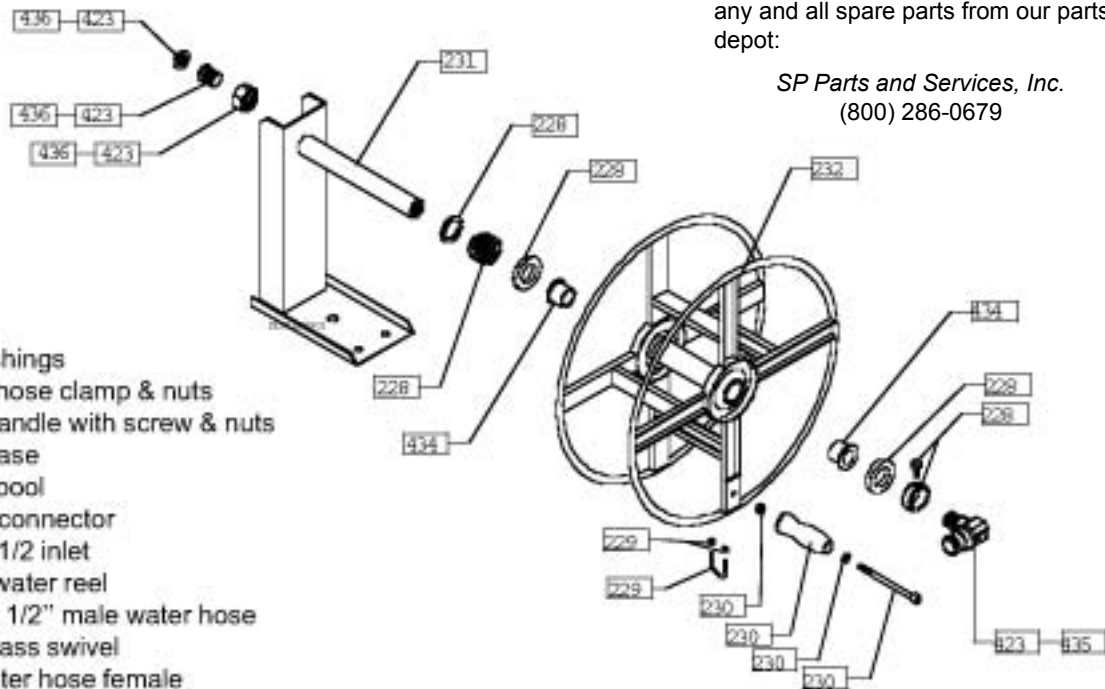

SPARE PARTS HEAVY DUTY STEEL WATER HOSE REEL

For your convenience, you may order any and all spare parts from our parts depot:

SP Parts and Services, Inc.
(800) 286-0679

- Kit 228 Spring & bushings
- Kit 229 "U" shaped hose clamp & nuts
- Kit 230 Hose Reel handle with screw & nuts
- Kit 231 Hose Reel base
- Kit 232 Hose Reel spool
- Kit 423 Water Hose connector set-swivel + 1/2 inlet
- Kit 434 Bushing for water reel
- Kit 435 1/2" NPT X 1/2" male water hose connector brass swivel
- Kit 436 1/2" NPT water hose female connector